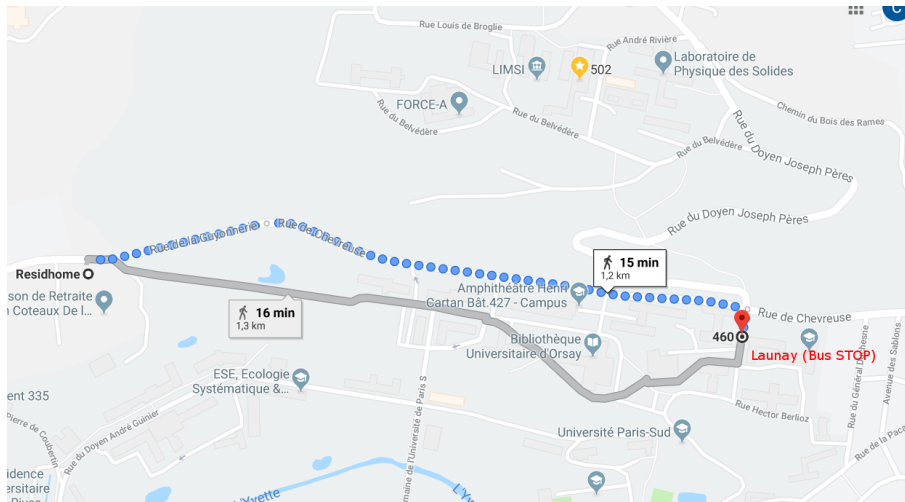

Big Maps for printing

From bus stops Bois de Rames and De broglie to IPa:

From Orsay-Ville RER B station to Bus Stop for line 7:

From Residhome to Launay bus stop (Line 7):

From Hotel d'Orsay to Launay bus stop (Line 7):

Walking from Le Guichet stop (RER B) or from the hotels to IPa: