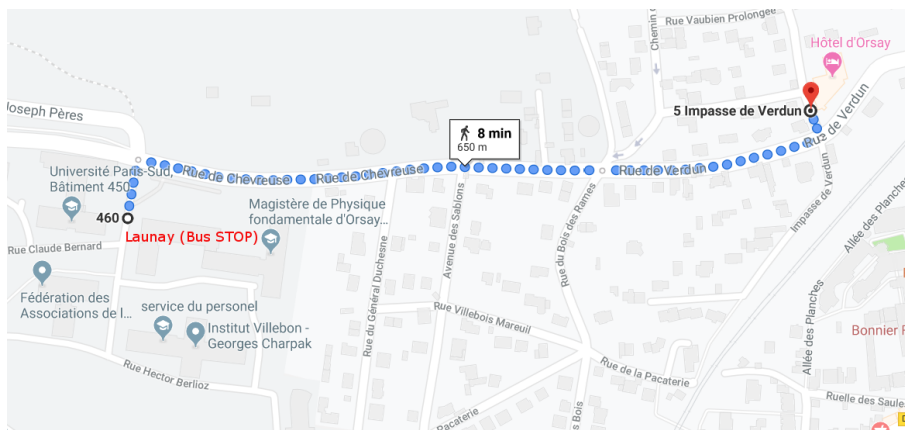

Big Maps for printing

From bus stops Bois de Rames and De broglie to IPa:

From Orsay-Ville RER B station to Bus Stop for line 7:

From Residhome to Launay bus stop (Line 7):

From Hotel d'Orsay to Launay bus stop (Line 7):

Walking from Le Guichet stop (RER B) or from the hotels to IPa: